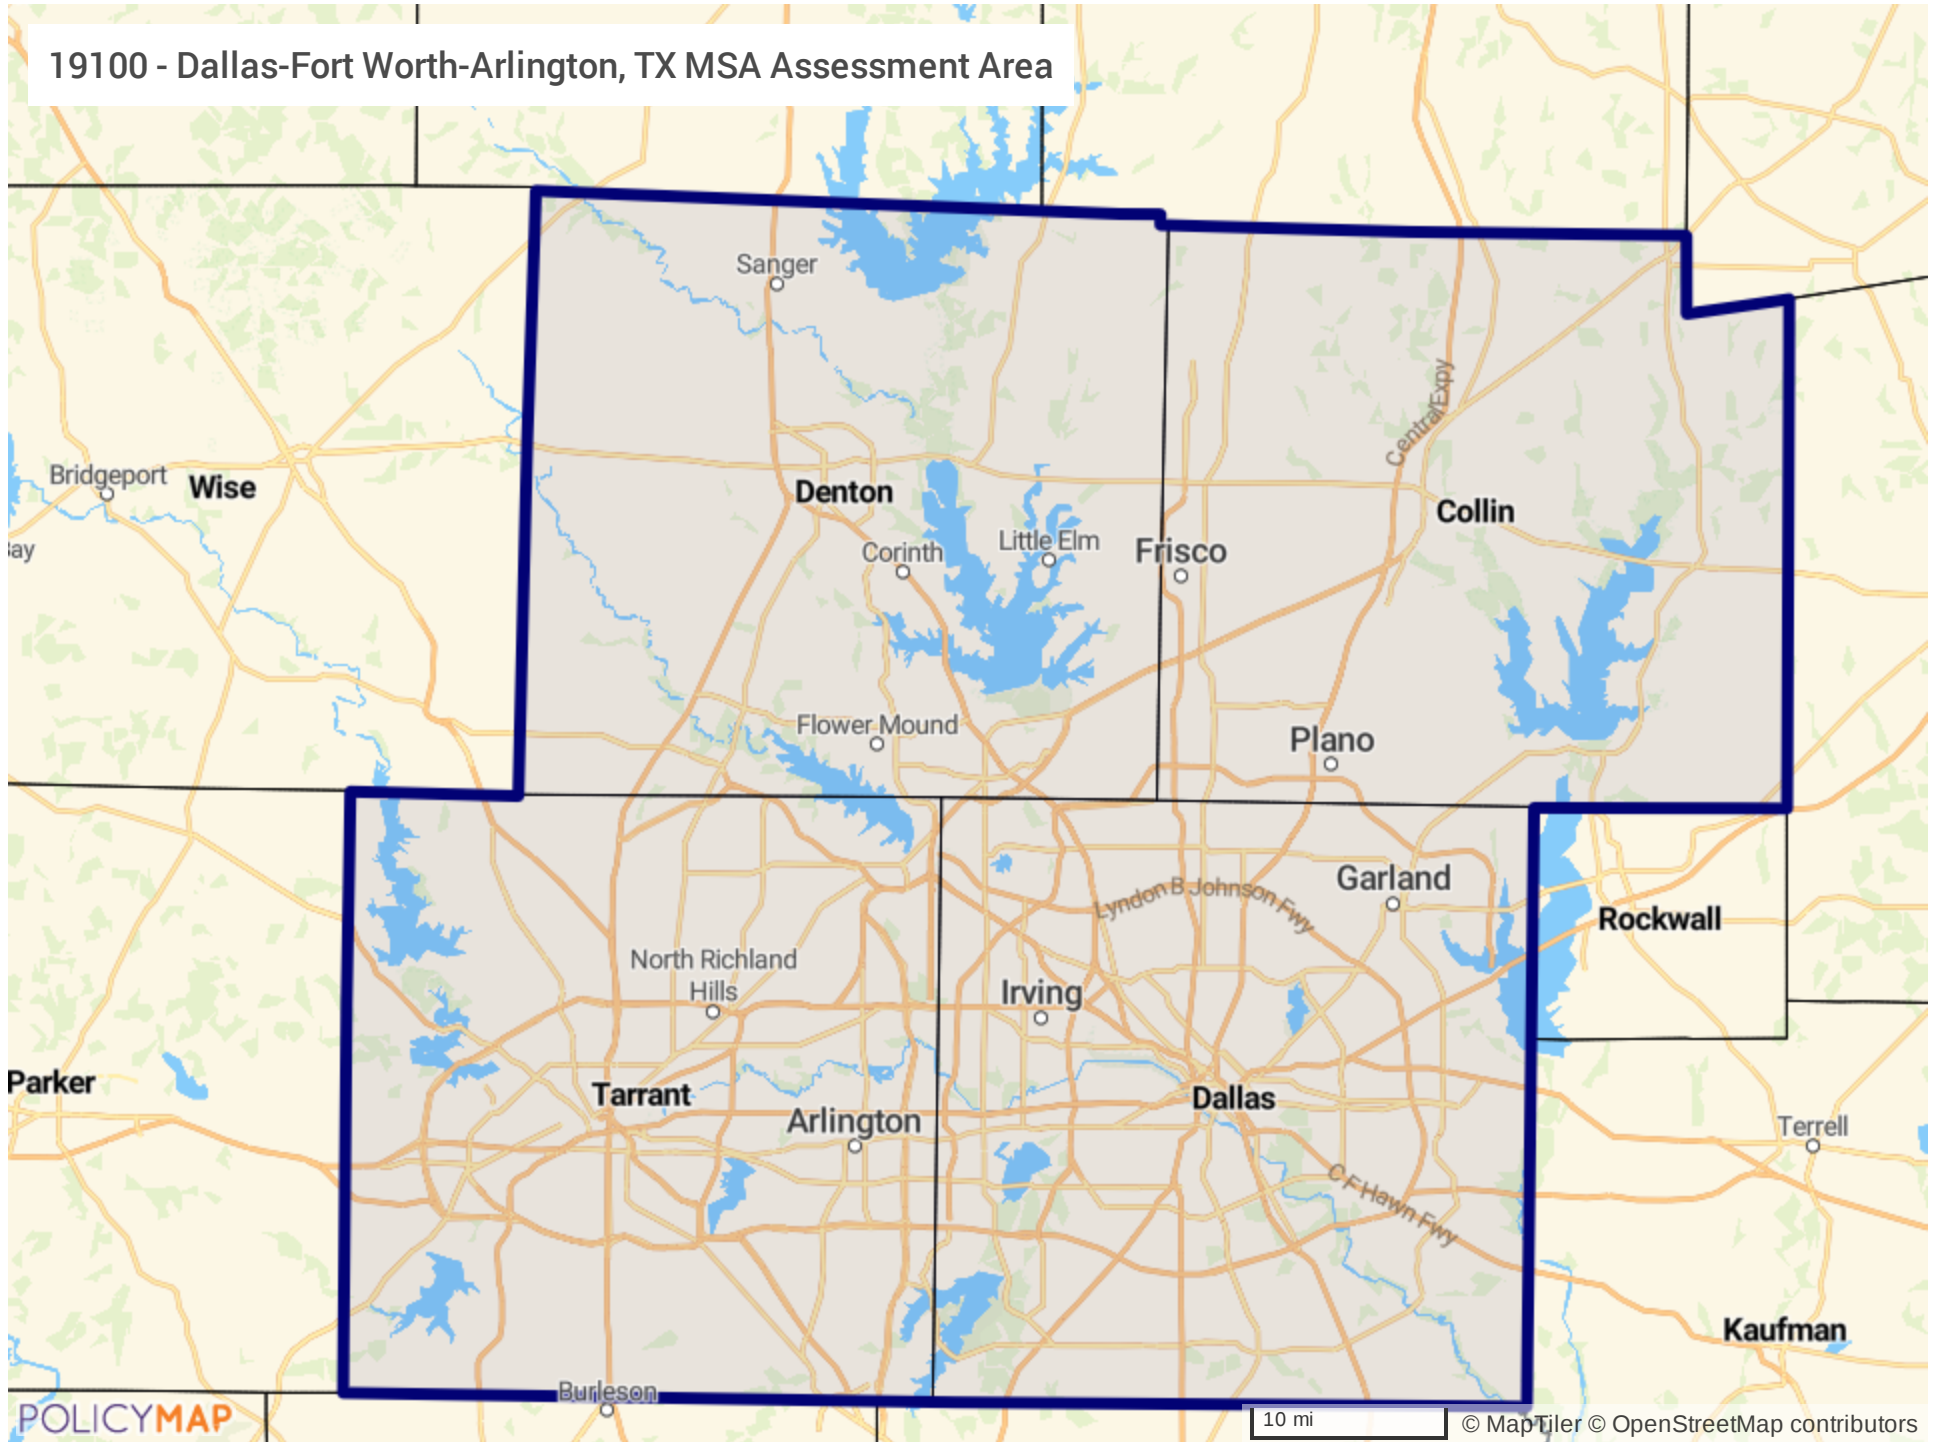

21340 - El Paso, TX MSA Assessment Area

44060 - Spokane-Spokane Valley, WA MSA Assessment Area

a 12420 - Austin-Round Rock-Georgetown, TX MSA Assessment Area

26420 - Houston-The Woodlands-Sugar Land, TX MSA Assessment Area