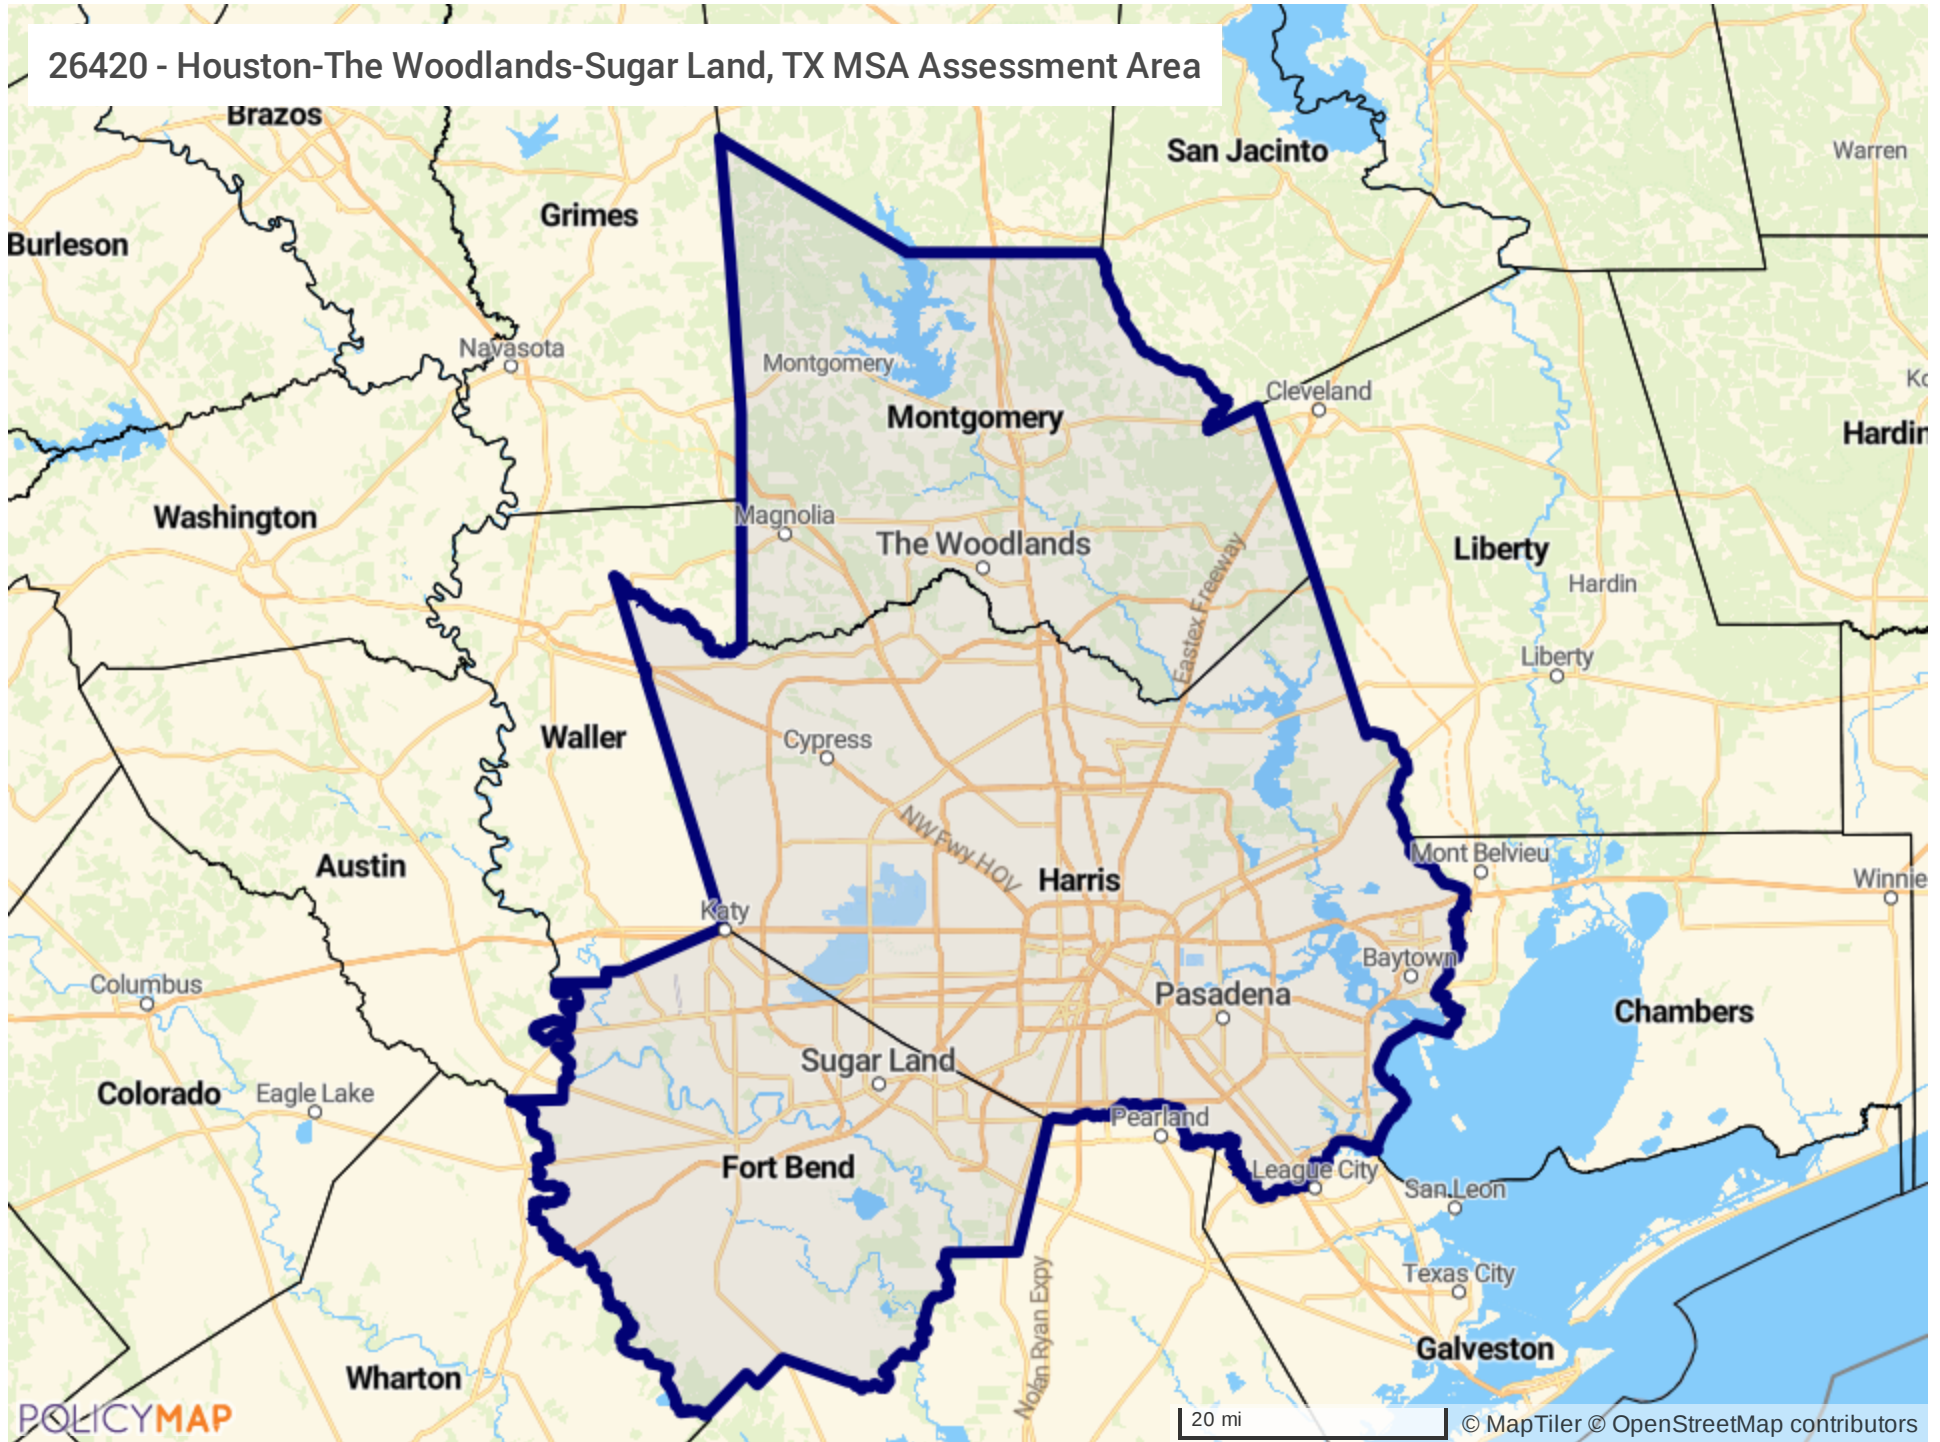

38060 - Phoenix-Mesa-Chandler, AZ MSA - Assessment Area

14500 - Boulder, CO MSA - Assessment Area

19740 - Denver-Aurora-Lakewood, CO MSA - Assessment Area

39380 - Pueblo, CO MSA - Assessment Area

99999 - CO NonMSA Assessment Area

21340 - El Paso, TX MSA Assessment Area

44060 - Spokane-Spokane Valley, WA MSA Assessment Area

a 12420 - Austin-Round Rock-Georgetown, TX MSA Assessment Area

26420 - Houston-The Woodlands-Sugar Land, TX MSA Assessment Area