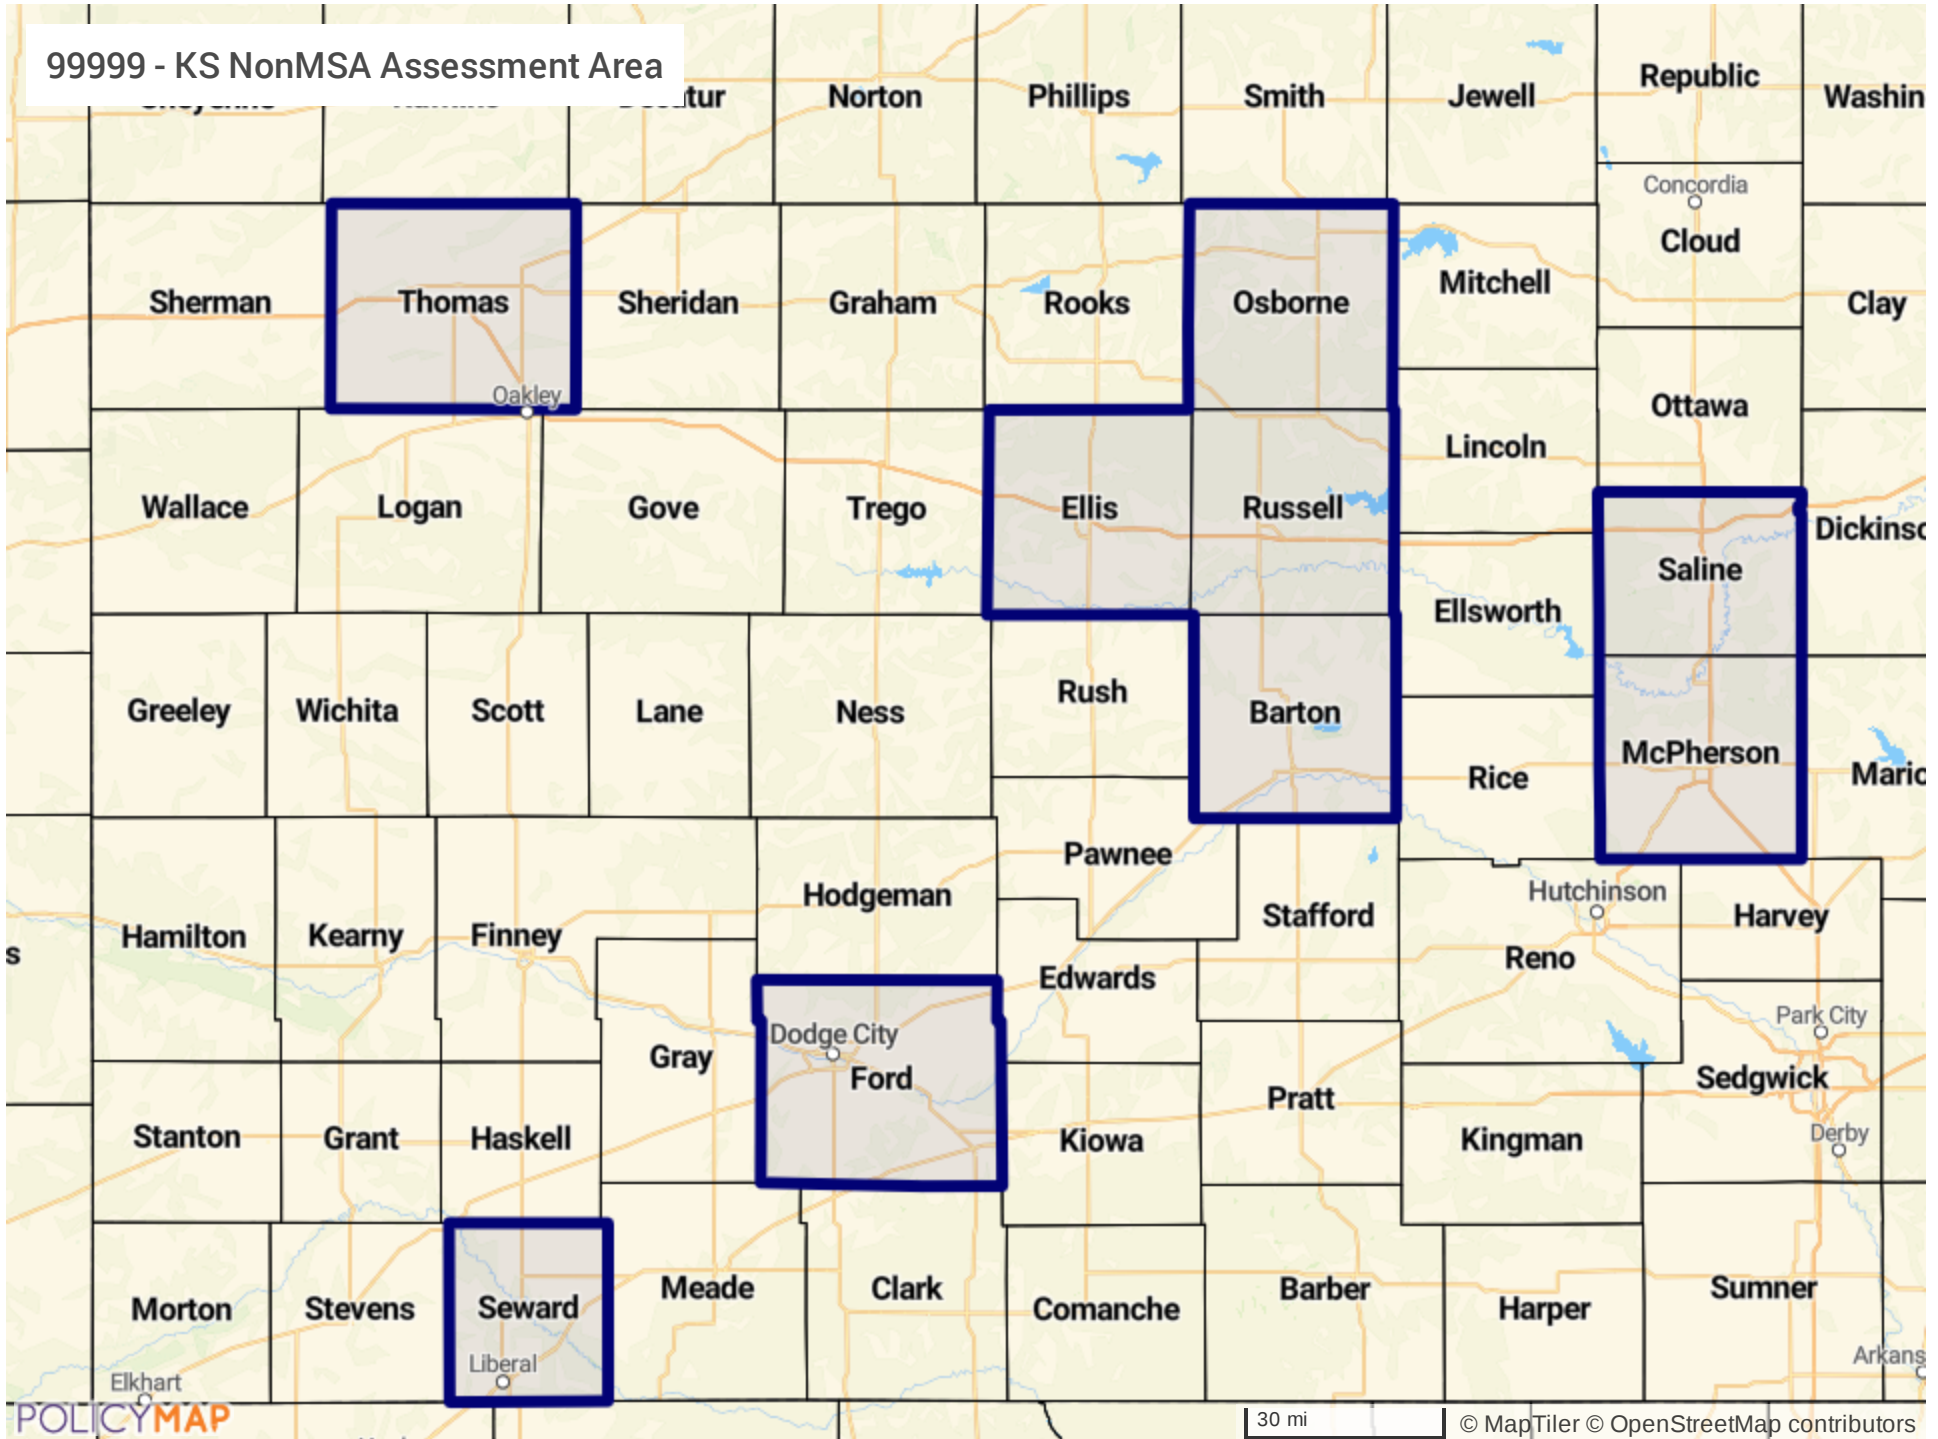

38060 - Phoenix-Mesa-Chandler, AZ MSA - Assessment Area

14500 - Boulder, CO MSA - Assessment Area

19740 - Denver-Aurora-Lakewood, CO MSA - Assessment Area

39380 - Pueblo, CO MSA - Assessment Area

99999 - CO NonMSA Assessment Area

28140 - Kansas City, MO-KS MMSA Assessment Area

29940 - Lawrence, KS MSA Assessment Area

31740 - Manhattan, KS MSA Assessment Area

48620 - Wichita, KS MSA Assessment Area

99999 - KS NonMSA Assessment Area

10740 - Albuquerque, NM MSA Assessment Area

29740 - Las Cruces, NM MSA Assessment Area

42140 - Santa Fe, NM MSA Assessment Area

99999 - NM NonMSA Assessment Area

19100 - Dallas-Fort Worth-Arlington, TX MSA Assessment Area

21340 - El Paso, TX MSA Assessment Area

44060 - Spokane-Spokane Valley, WA MSA Assessment Area

a 12420 - Austin-Round Rock-Georgetown, TX MSA Assessment Area

26420 - Houston-The Woodlands-Sugar Land, TX MSA Assessment Area