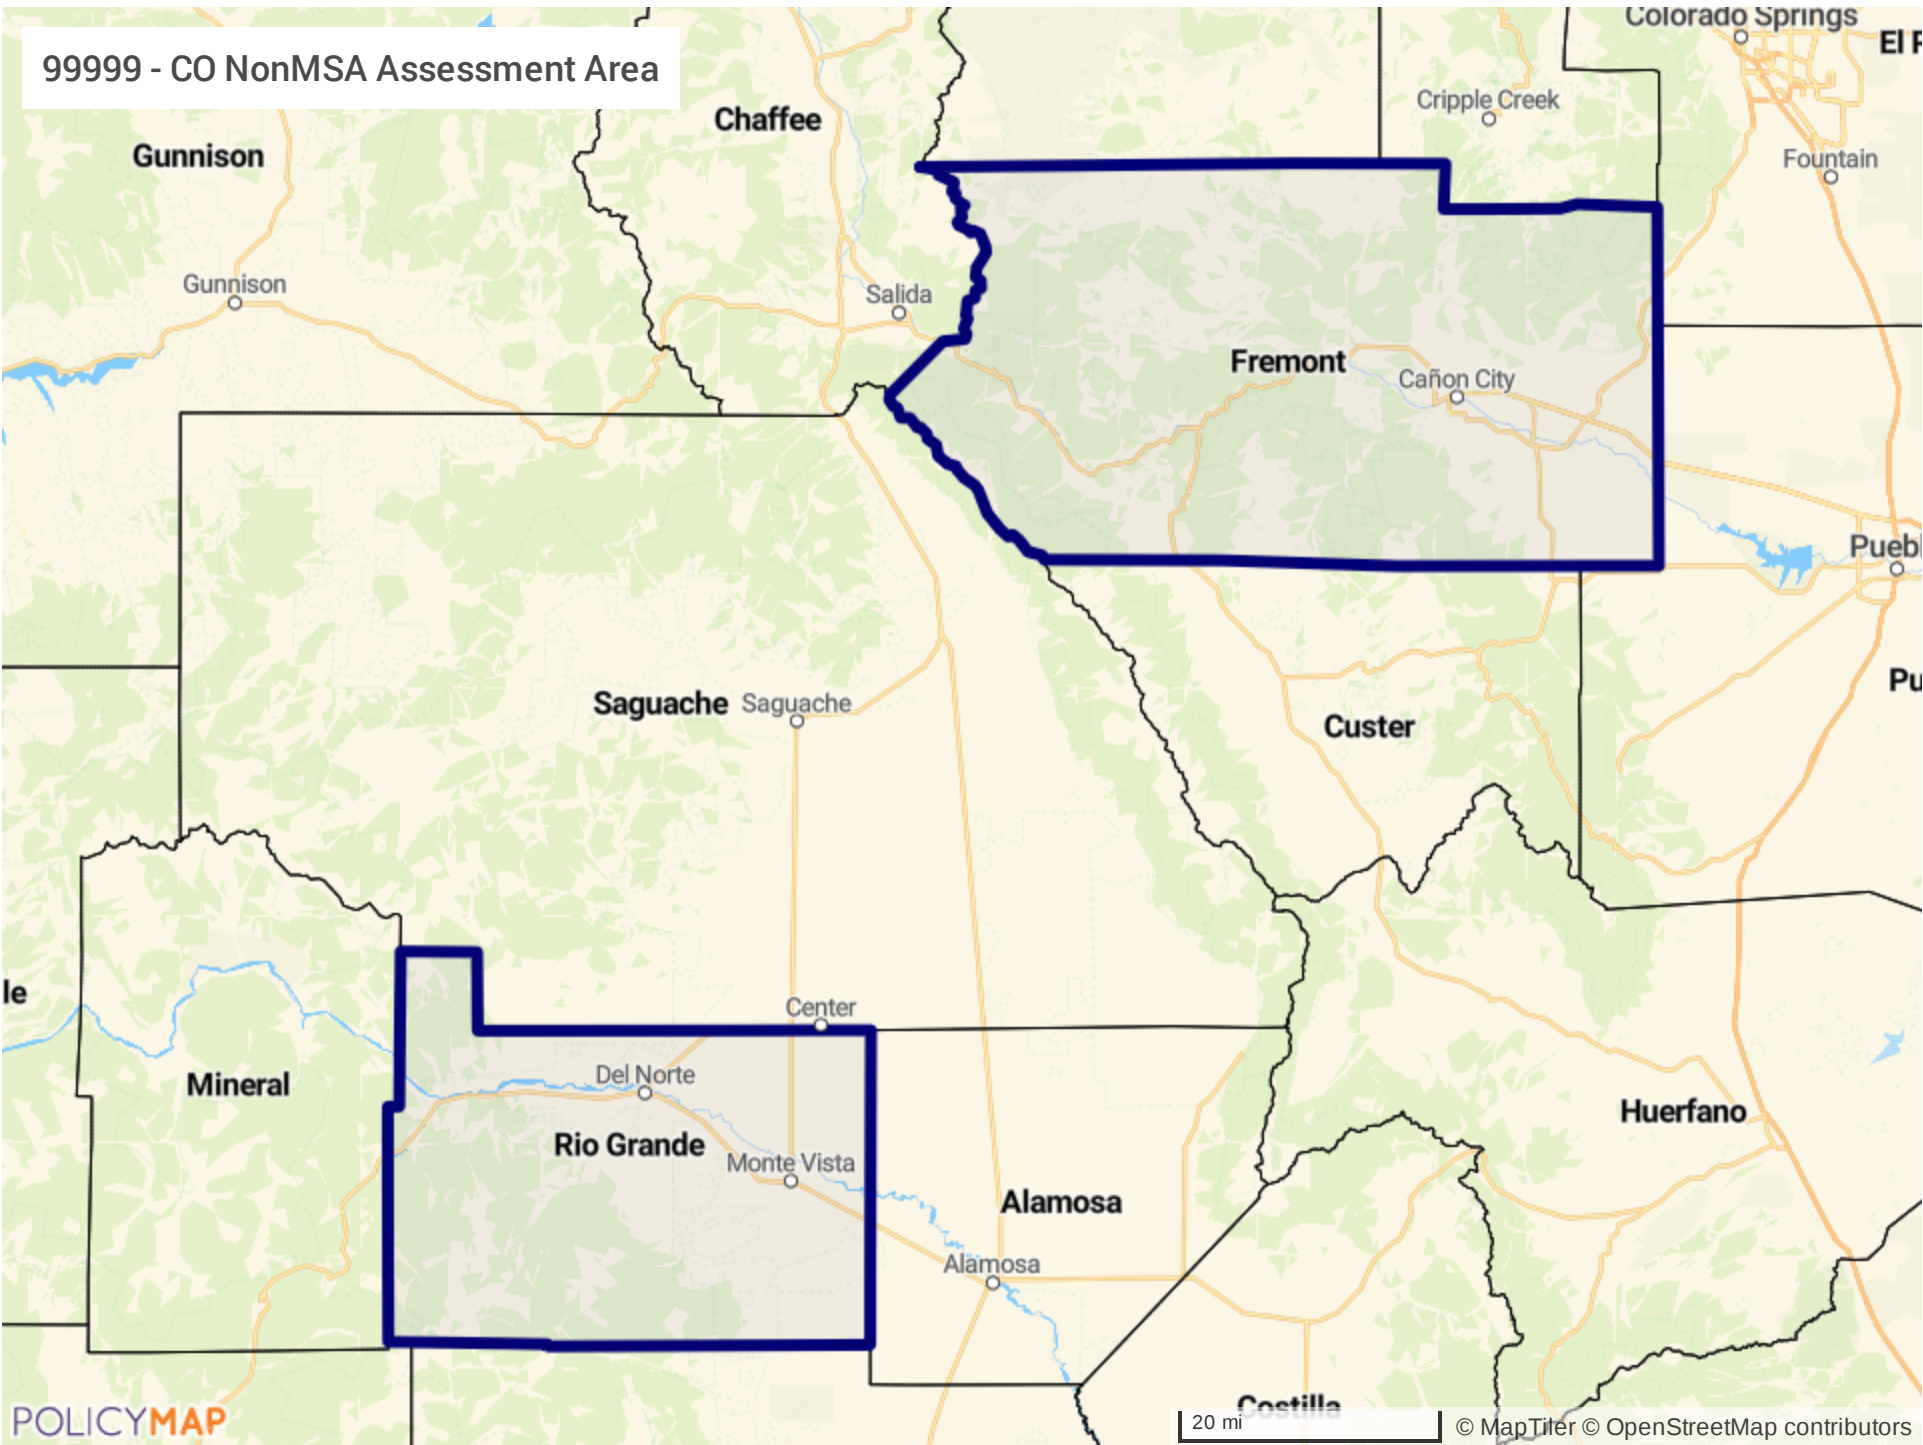

38060 - Phoenix-Mesa-Chandler, AZ MSA - Assessment Area

14500 - Boulder, CO MSA - Assessment Area

19740 - Denver-Aurora-Lakewood, CO MSA - Assessment Area

39380 - Pueblo, CO MSA - Assessment Area

99999 - CO NonMSA Assessment Area

28140 - Kansas City, MO-KS MMSA Assessment Area

29940 - Lawrence, KS MSA Assessment Area

31740 - Manhattan, KS MSA Assessment Area

48620 - Wichita, KS MSA Assessment Area

99999 - KS NonMSA Assessment Area

10740 - Albuquerque, NM MSA Assessment Area

29740 - Las Cruces, NM MSA Assessment Area

42140 - Santa Fe, NM MSA Assessment Area

99999 - NM NonMSA Assessment Area

19100 - Dallas-Fort Worth-Arlington, TX MSA Assessment Area

21340 - El Paso, TX MSA Assessment Area

44060 - Spokane-Spokane Valley, WA MSA Assessment Area

a 12420 - Austin-Round Rock-Georgetown, TX MSA Assessment Area

26420 - Houston-The Woodlands-Sugar Land, TX MSA Assessment Area