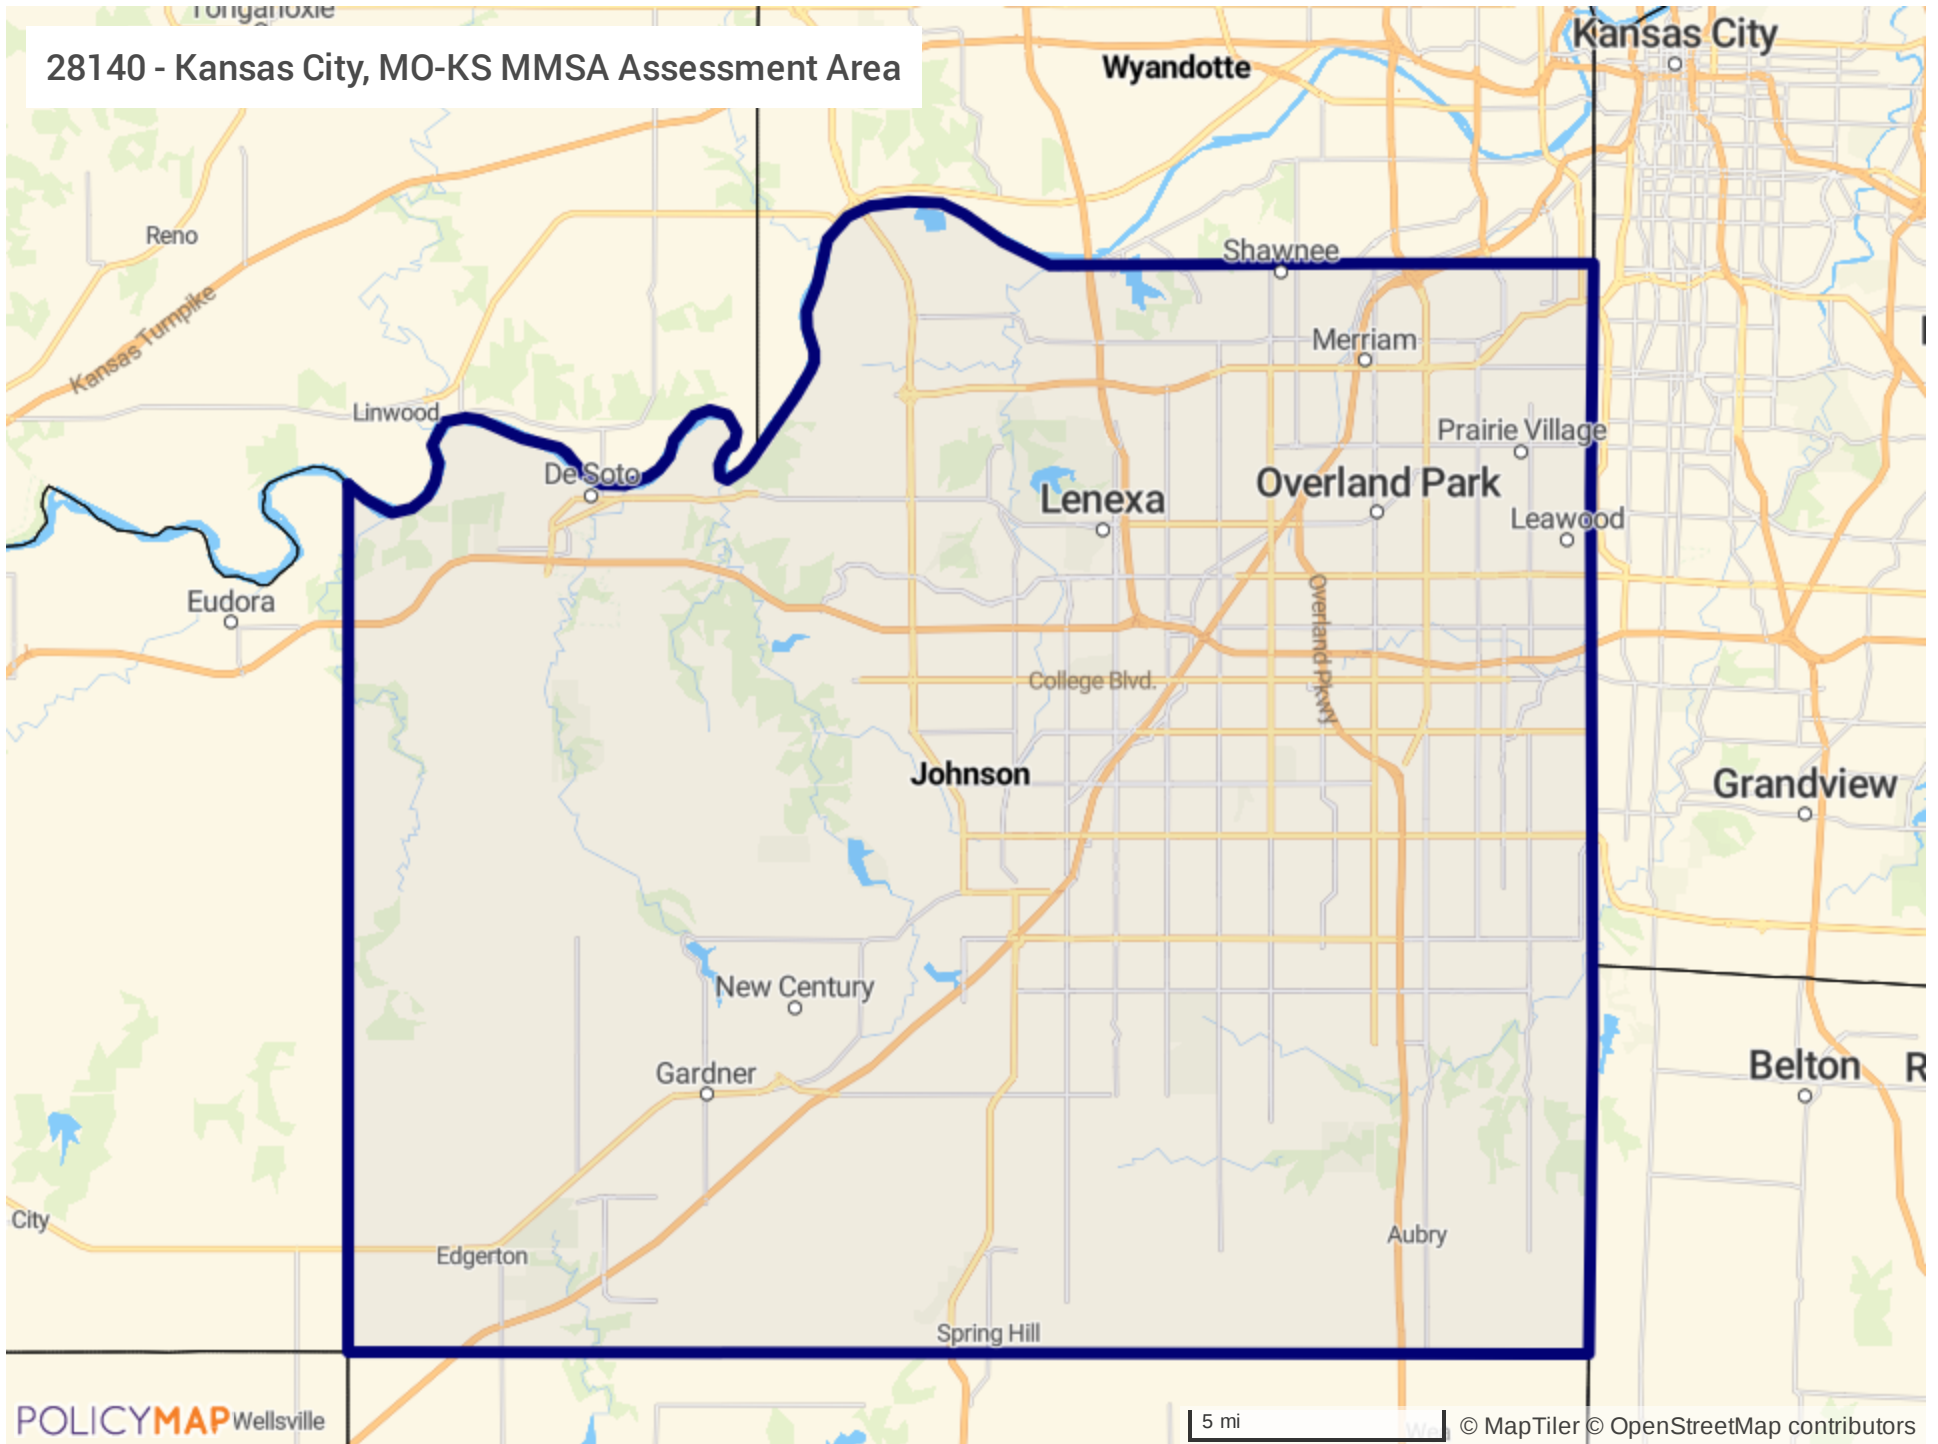

38060 - Phoenix-Mesa-Chandler, AZ MSA - Assessment Area

14500 - Boulder, CO MSA - Assessment Area

19740 - Denver-Aurora-Lakewood, CO MSA - Assessment Area

39380 - Pueblo, CO MSA - Assessment Area

99999 - CO NonMSA Assessment Area

28140 - Kansas City, MO-KS MMSA Assessment Area

29940 - Lawrence, KS MSA Assessment Area

31740 - Manhattan, KS MSA Assessment Area

48620 - Wichita, KS MSA Assessment Area

99999 - KS NonMSA Assessment Area

21340 - El Paso, TX MSA Assessment Area

44060 - Spokane-Spokane Valley, WA MSA Assessment Area

a 12420 - Austin-Round Rock-Georgetown, TX MSA Assessment Area

26420 - Houston-The Woodlands-Sugar Land, TX MSA Assessment Area