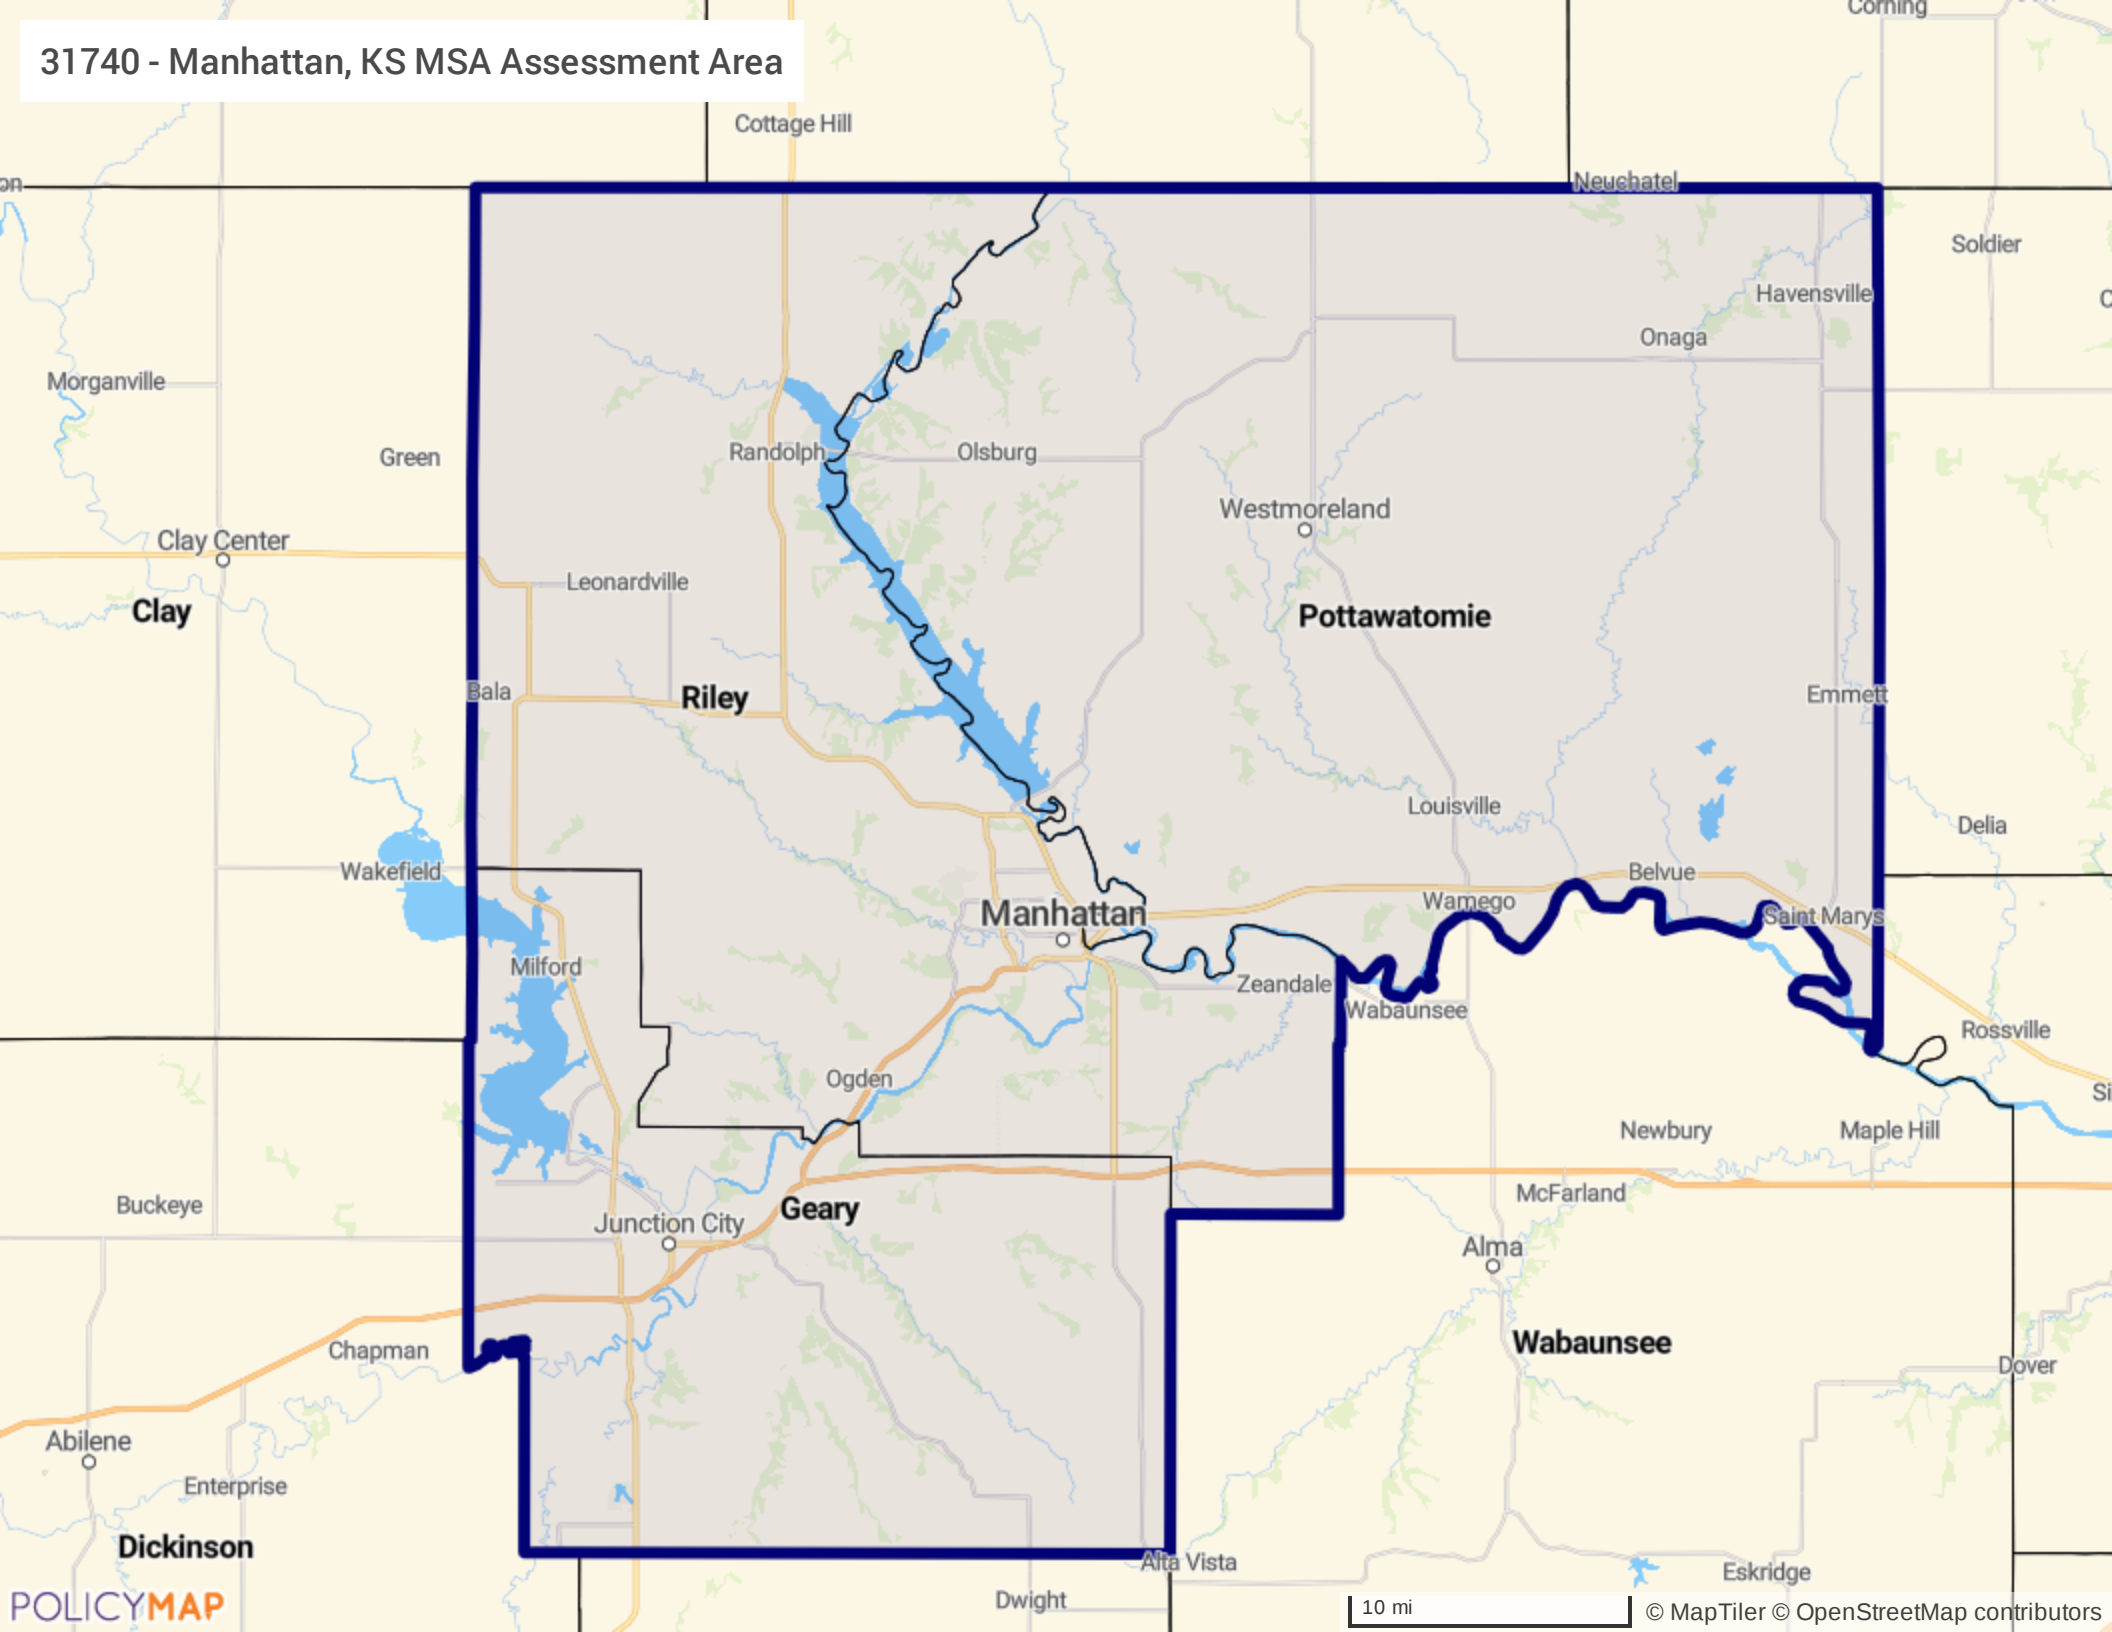

38060 - Phoenix-Mesa-Chandler, AZ MSA - Assessment Area

14500 - Boulder, CO MSA - Assessment Area

19740 - Denver-Aurora-Lakewood, CO MSA - Assessment Area

39380 - Pueblo, CO MSA - Assessment Area

99999 - CO NonMSA Assessment Area

28140 - Kansas City, MO-KS MMSA Assessment Area

29940 - Lawrence, KS MSA Assessment Area

31740 - Manhattan, KS MSA Assessment Area

48620 - Wichita, KS MSA Assessment Area

99999 - KS NonMSA Assessment Area

21340 - El Paso, TX MSA Assessment Area

44060 - Spokane-Spokane Valley, WA MSA Assessment Area

a 12420 - Austin-Round Rock-Georgetown, TX MSA Assessment Area

26420 - Houston-The Woodlands-Sugar Land, TX MSA Assessment Area