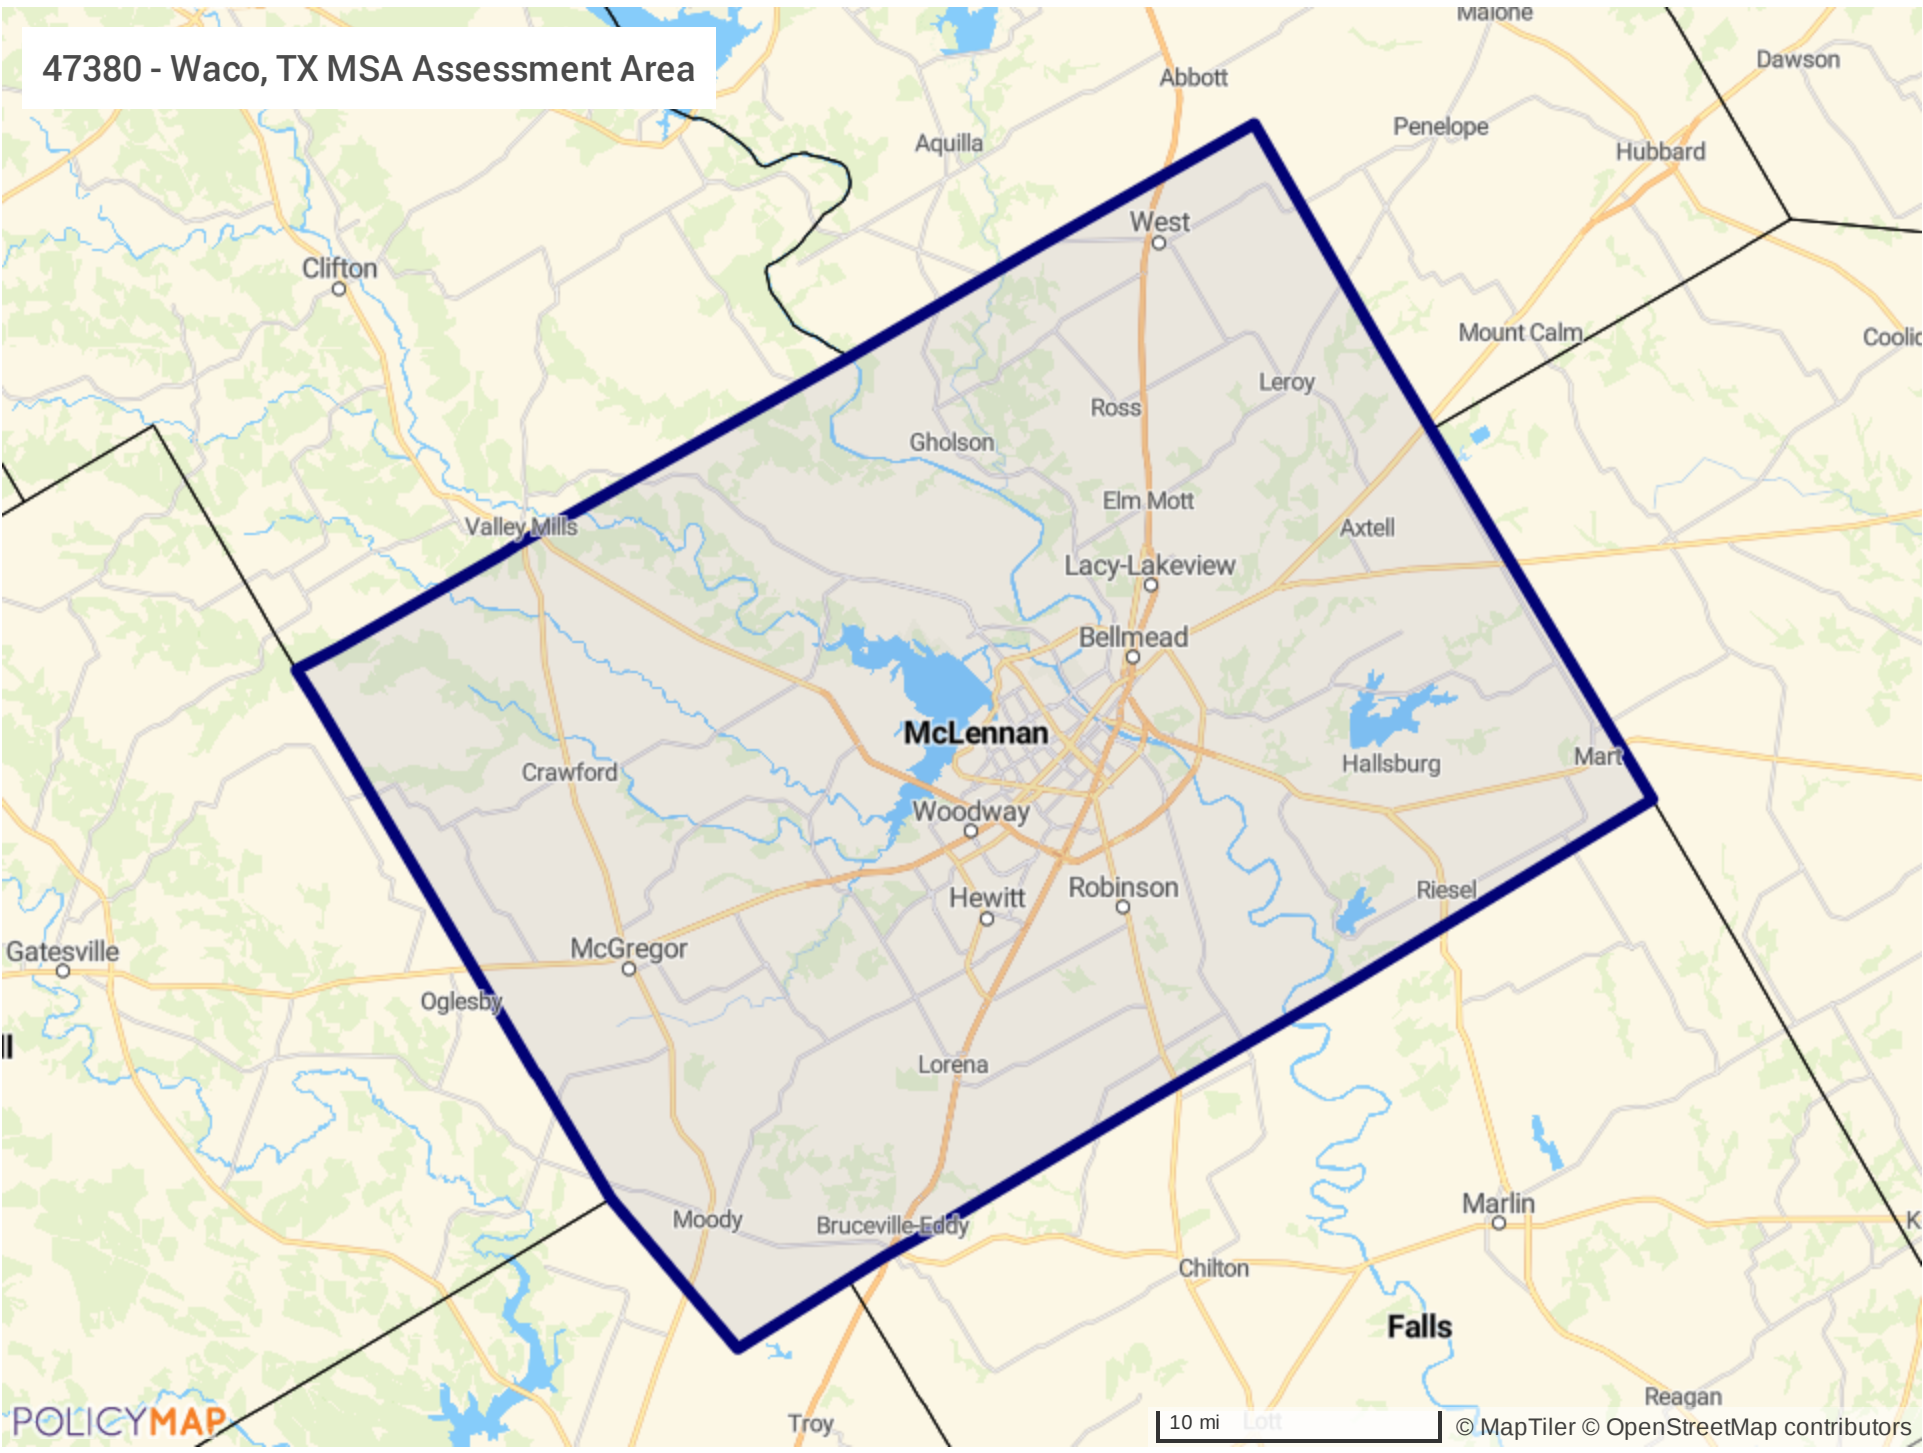

47380 - Waco, TX MSA Assessment Area