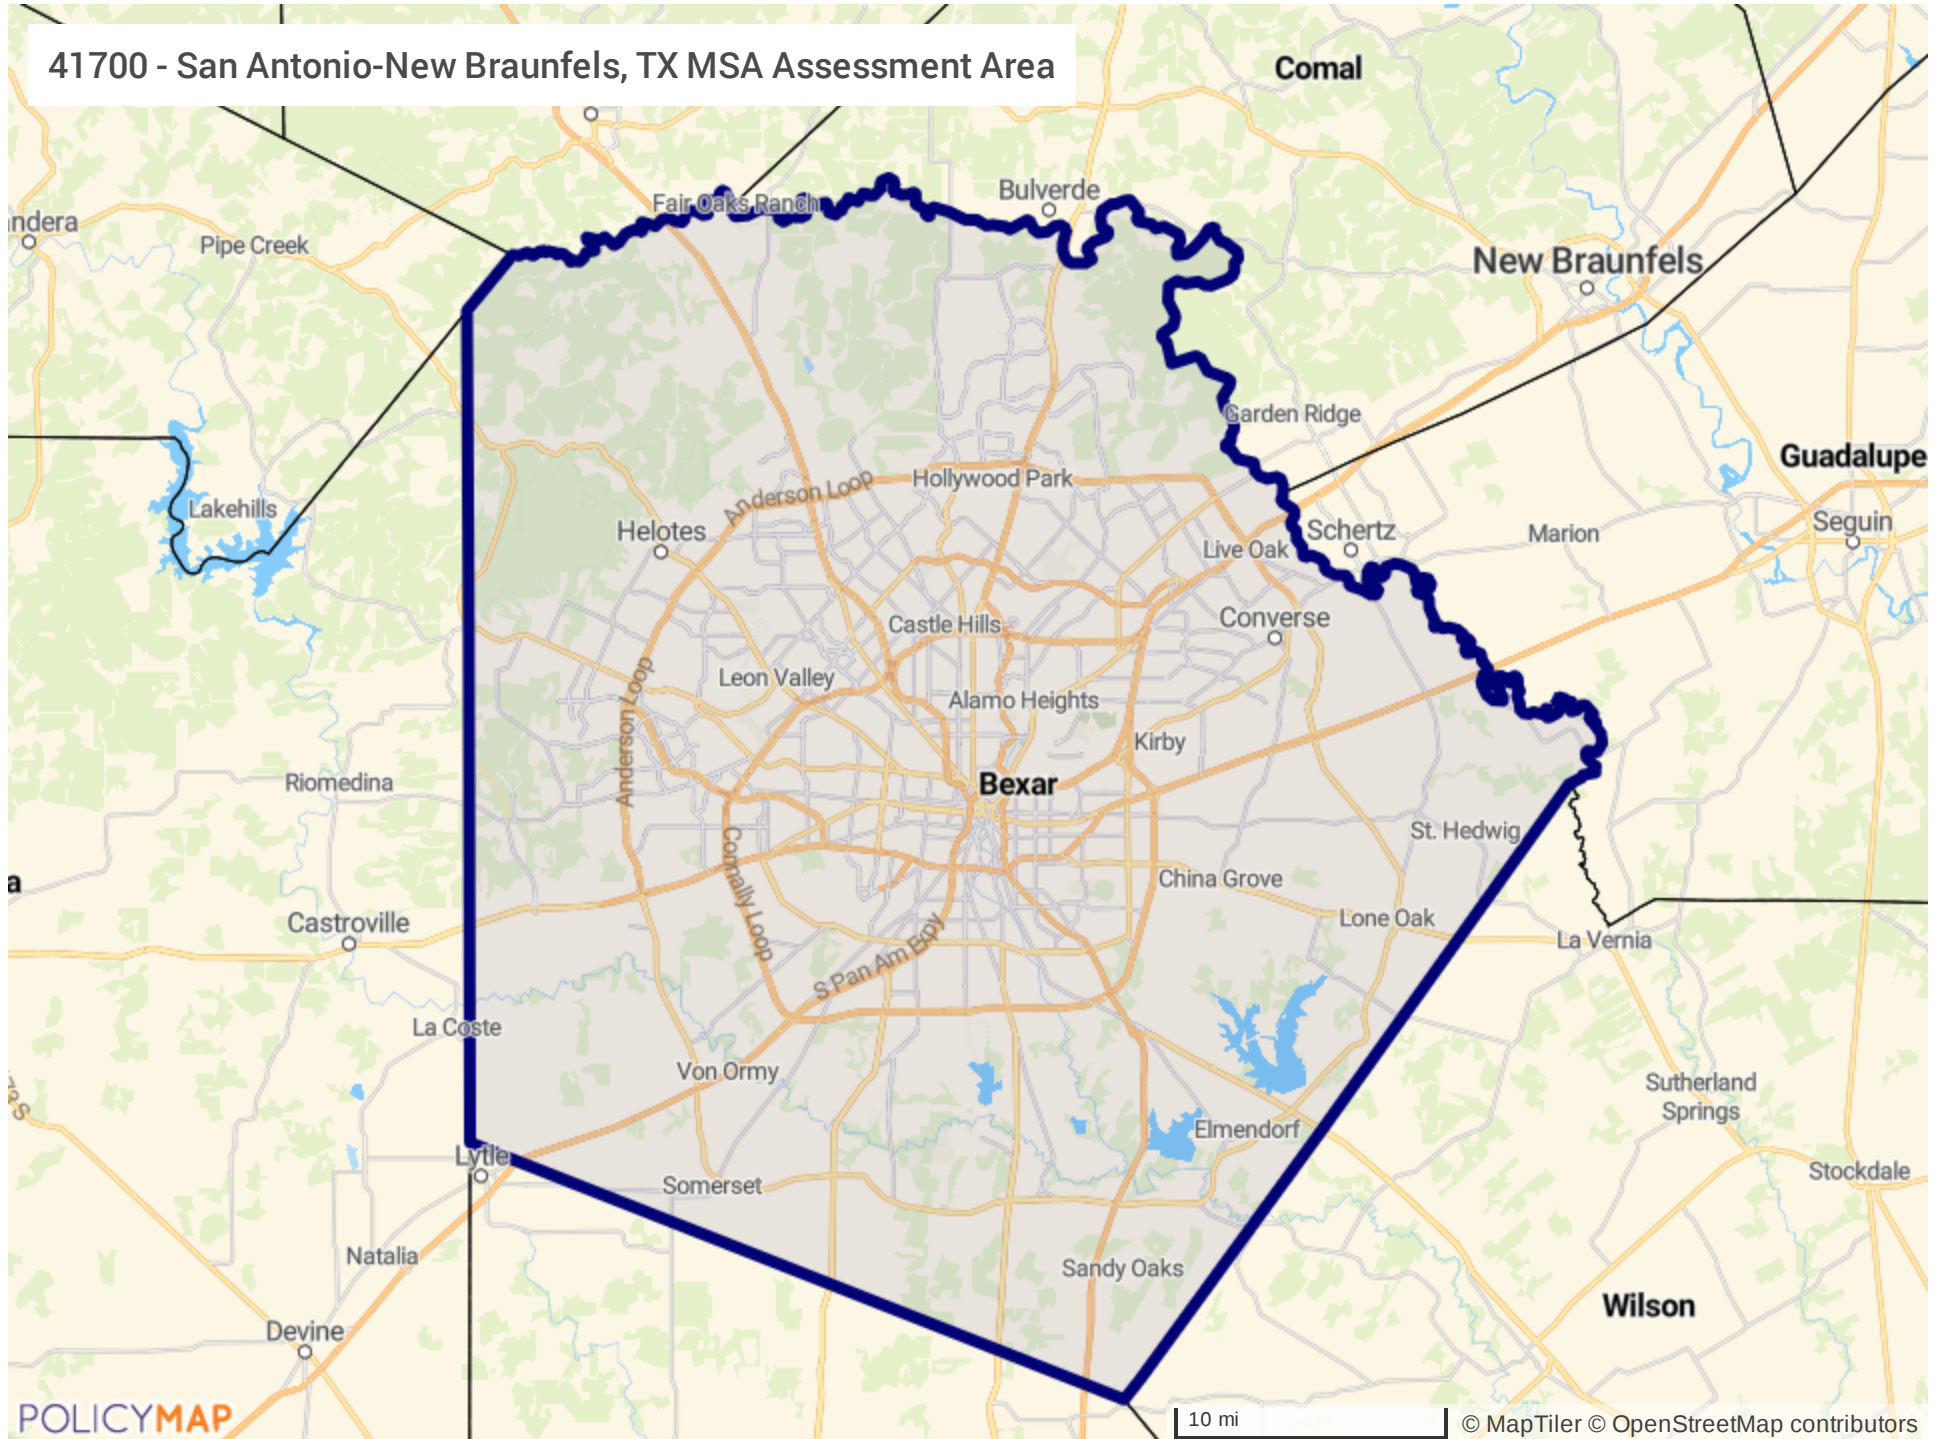

41700 - San Antonio-New Braunfels, TX MSA Assessment Area