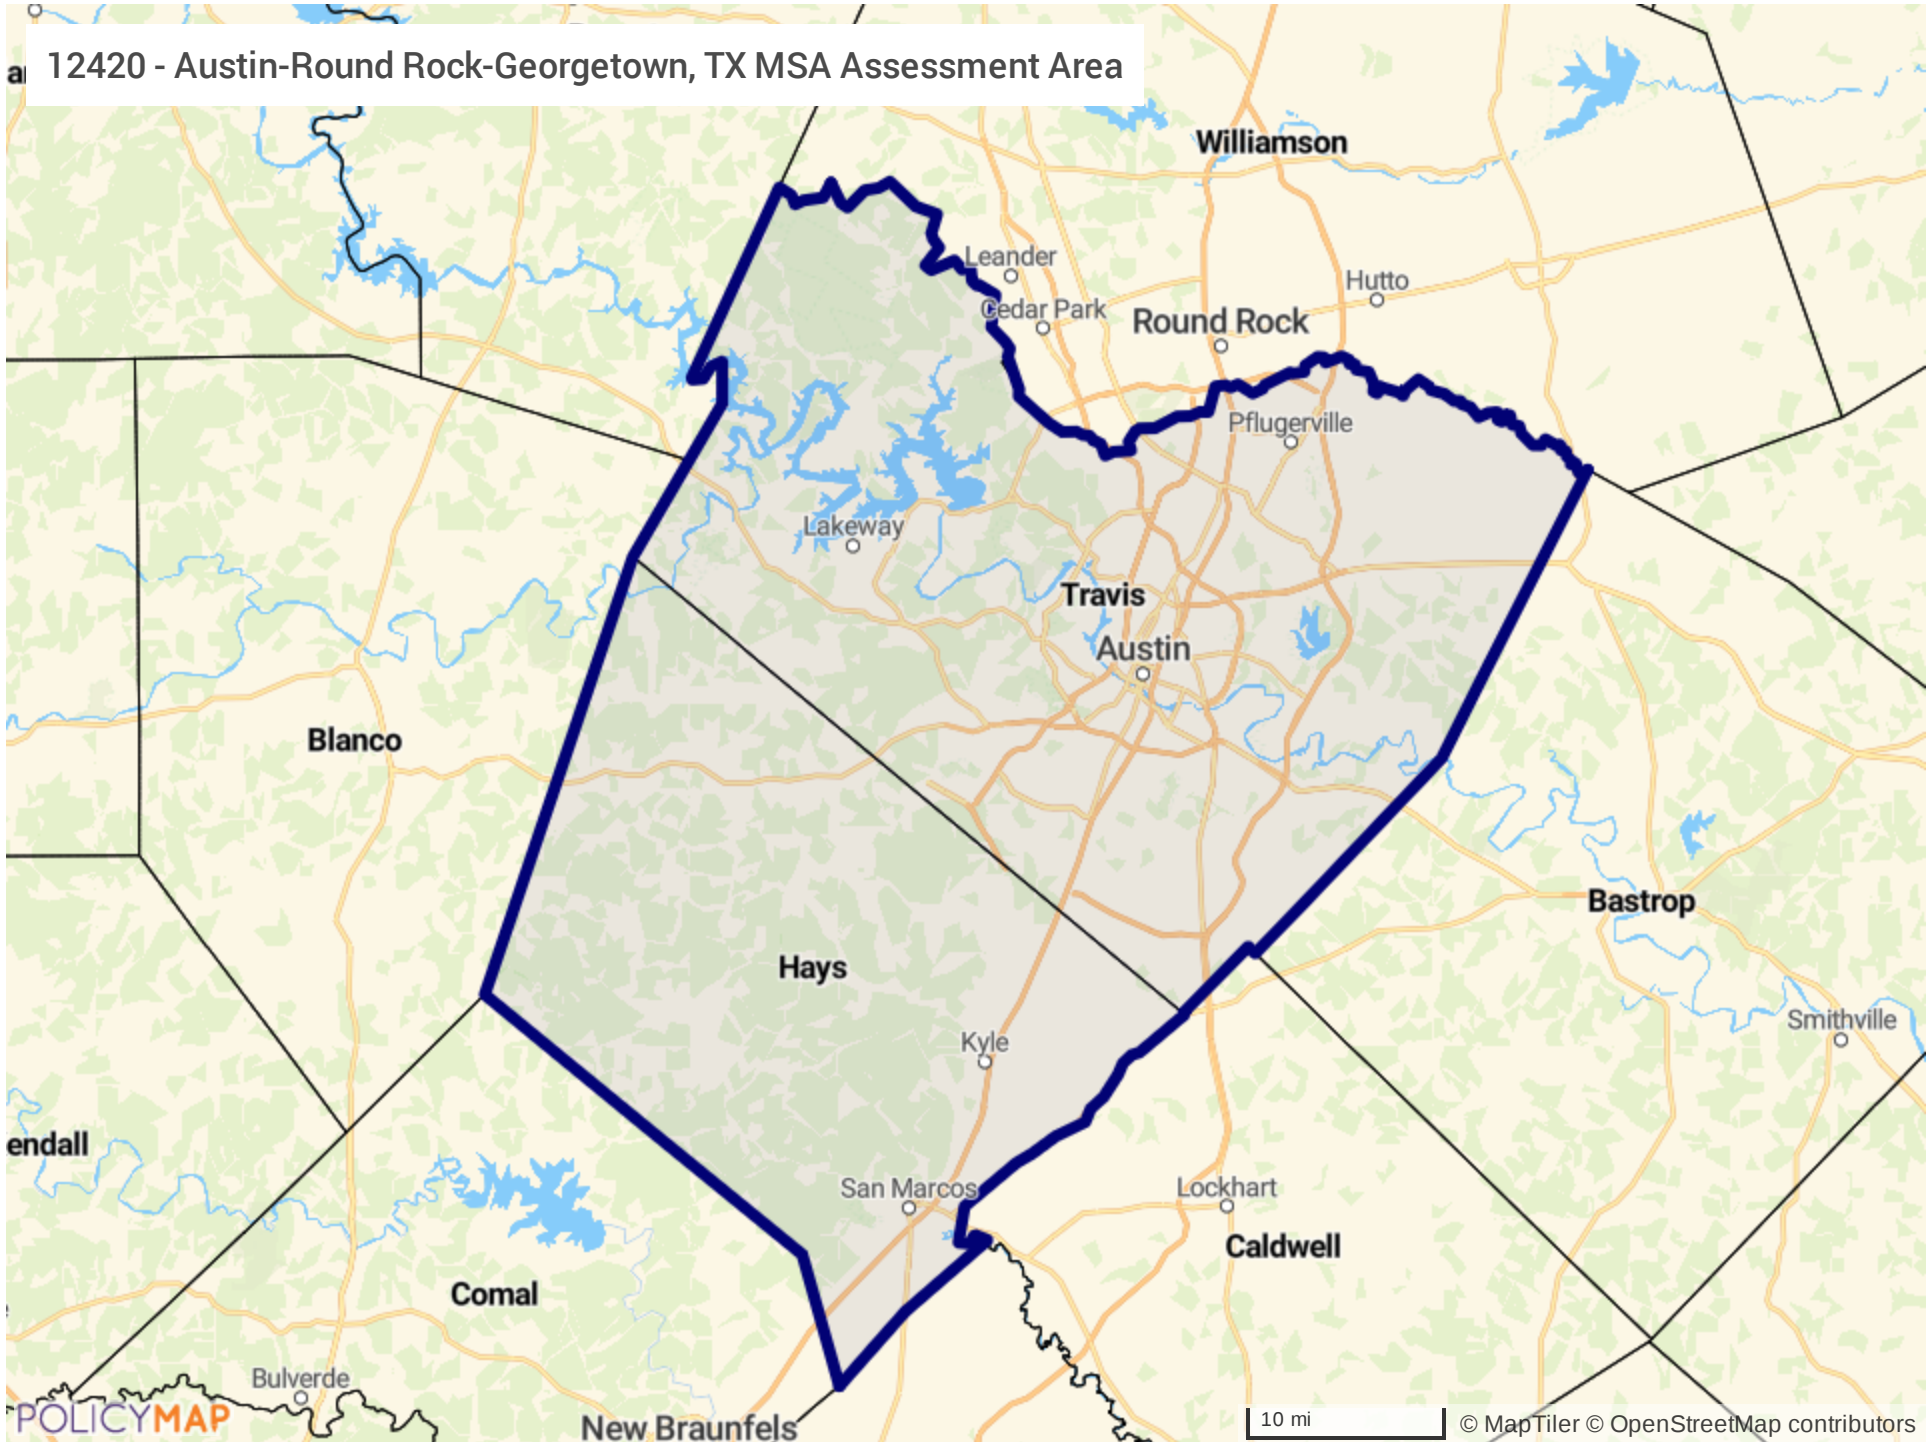

21340 - El Paso, TX MSA Assessment Area

44060 - Spokane-Spokane Valley, WA MSA Assessment Area

a 12420 - Austin-Round Rock-Georgetown, TX MSA Assessment Area

26420 - Houston-The Woodlands-Sugar Land, TX MSA Assessment Area